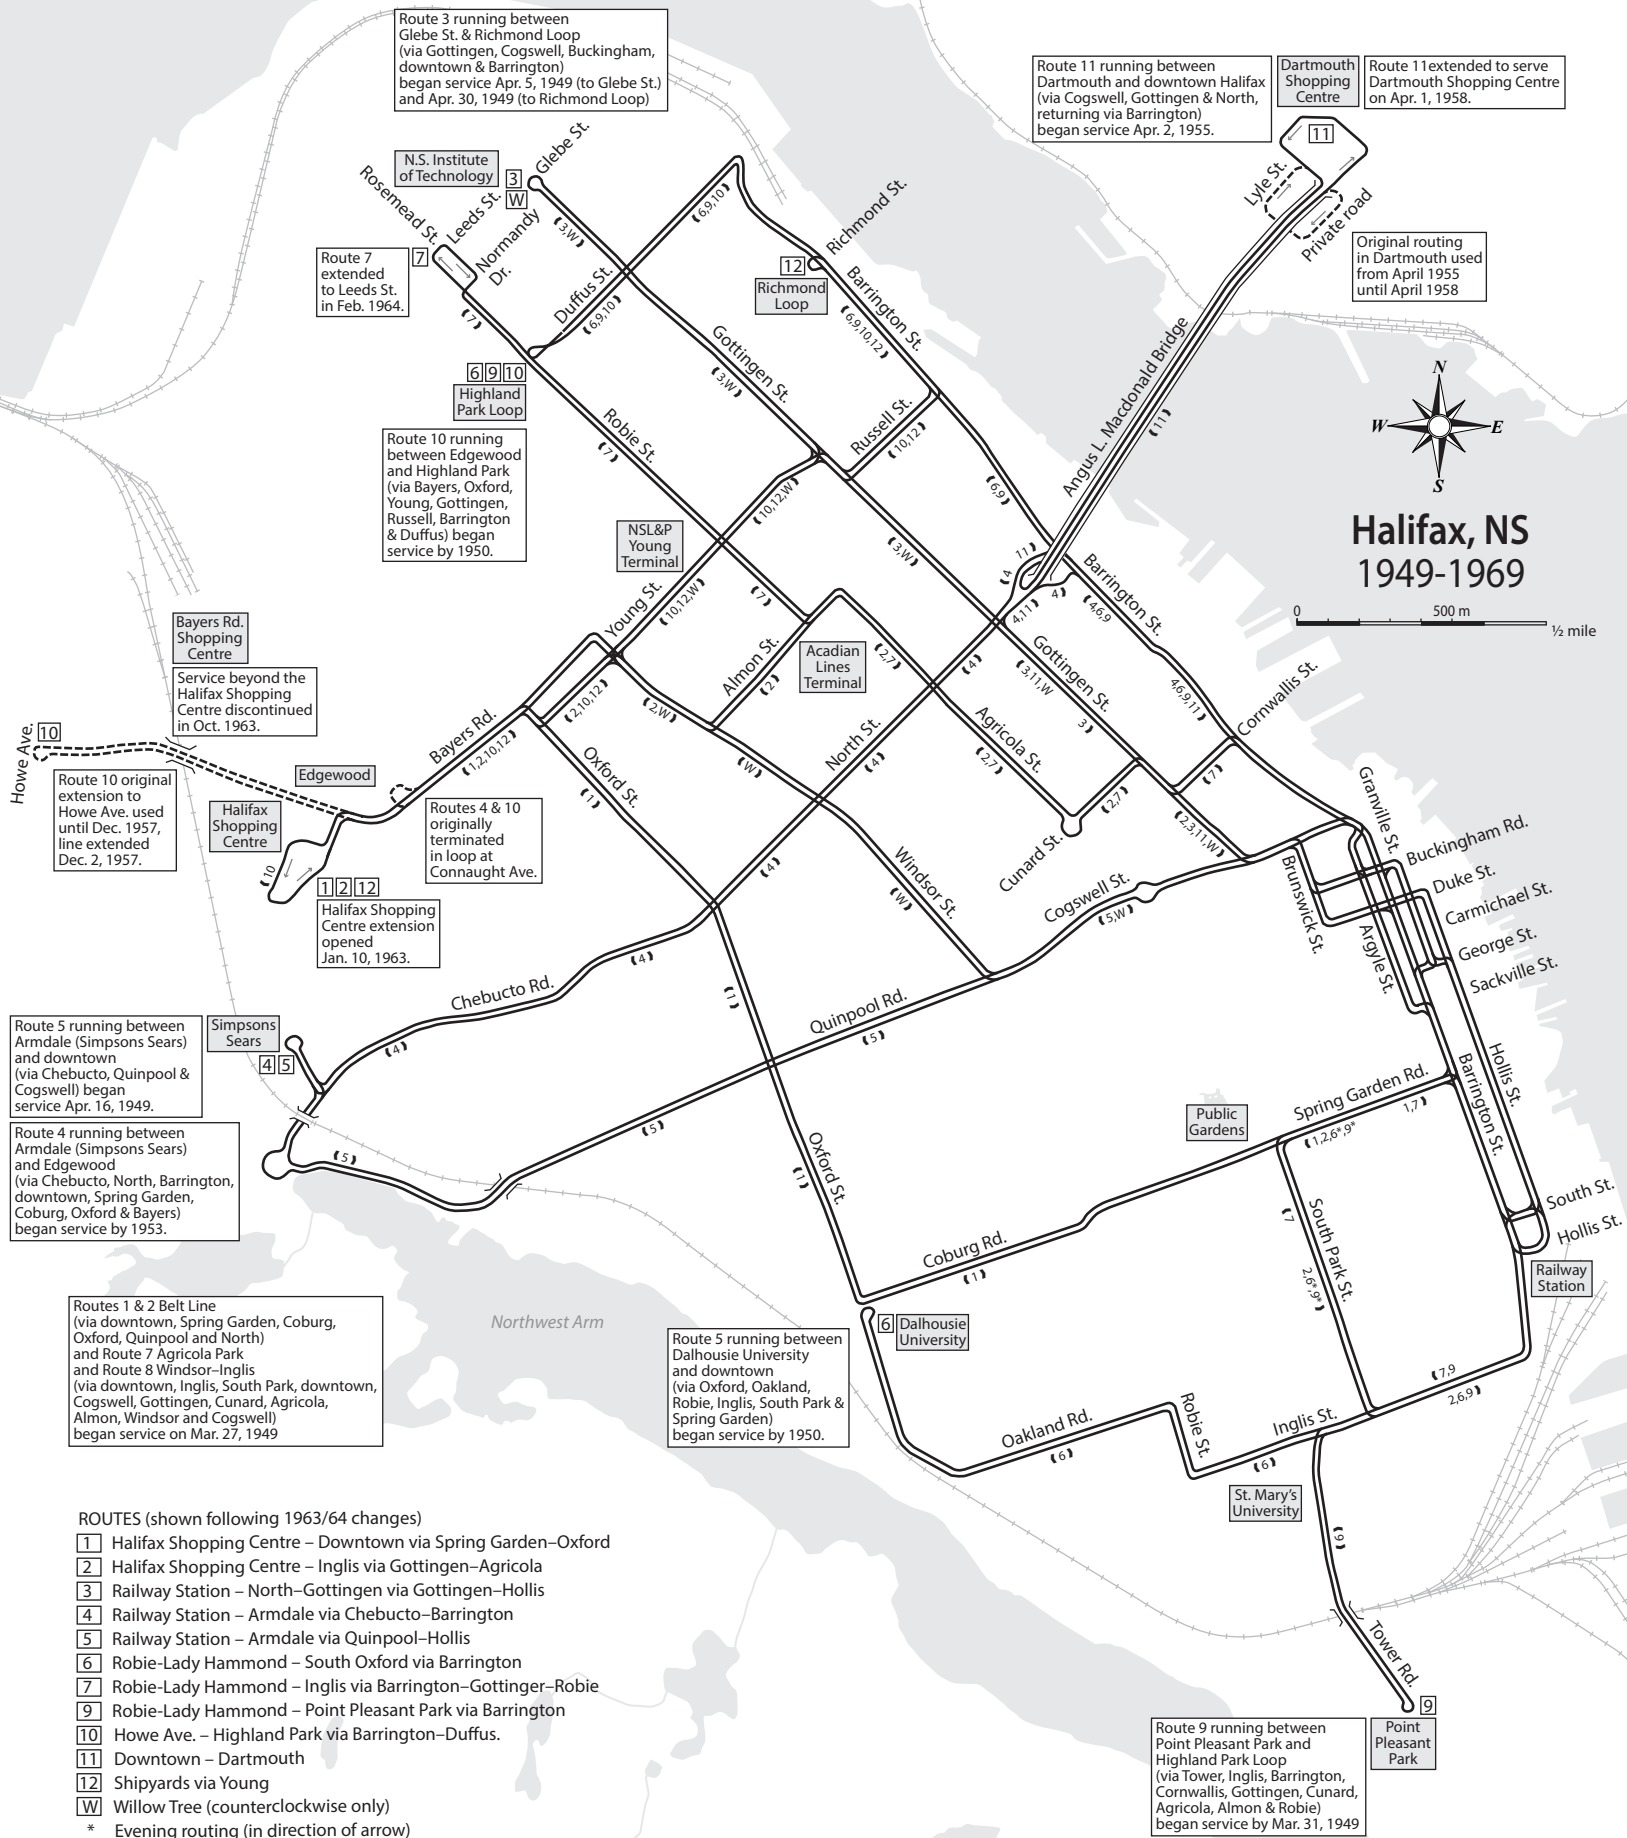

Bedford Basin

**ROUTES (shown following 1963/64 changes)**

- 1 Halifax Shopping Centre – Downtown via Spring Garden–Oxford
- 2 Halifax Shopping Centre – Inglis via Gottingen–Agricola
- 3 Railway Station – North–Gottingen via Gottingen–Hollis
- 4 Railway Station – Armdale via Chebucto–Barrington
- 5 Railway Station – Armdale via Quinpool–Hollis
- 6 Robie–Lady Hammond – South Oxford via Barrington
- 7 Robie–Lady Hammond – Inglis via Barrington–Gottingen–Robie
- 9 Robie–Lady Hammond – Point Pleasant Park via Barrington
- 10 Howe Ave. – Highland Park via Barrington–Duffus.
- 11 Downtown – Dartmouth
- 12 Shipyards via Young
- W Willow Tree (counterclockwise only)
- \* Evening routing (in direction of arrow)